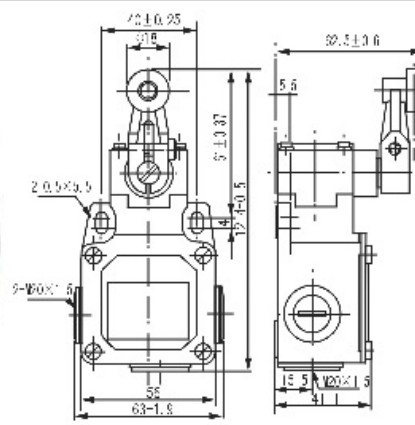

LXK3-20S Limit Switch 行程开关

LXK3-20S/BC

LXK3-20S/TC

LXK3-20H/BC

LXK3-20H/TC

LXK3-20S/B

LXK3-20H/B

LXK3-20S/T

LXK3-20H/T

LXK3-20S/J

LXK3-20H/J