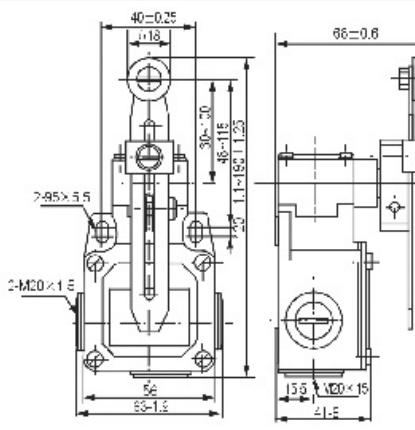

LXK3-20S Limit Switch 行程开关

LXK3-20S/BC

LXK3-20S/TC

LXK3-20H/BC

LXK3-20H/TC

LXK3-20S/B

LXK3-20H/B

LXK3-20S/T

LXK3-20H/T

LXK3-20S/J

LXK3-20H/J