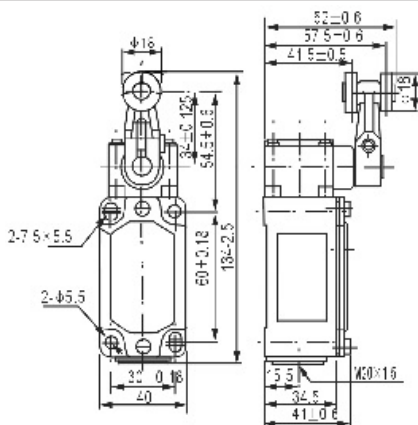

LXK3-20S Limit Switch 行程开关

LXK3-20S/BC

LXK3-20S/TC

LXK3-20H/BC

LXK3-20H/TC

LXK3-20S/B

LXK3-20H/B

LXK3-20S/T

LXK3-20H/T

LXK3-20S/J

LXK3-20H/J